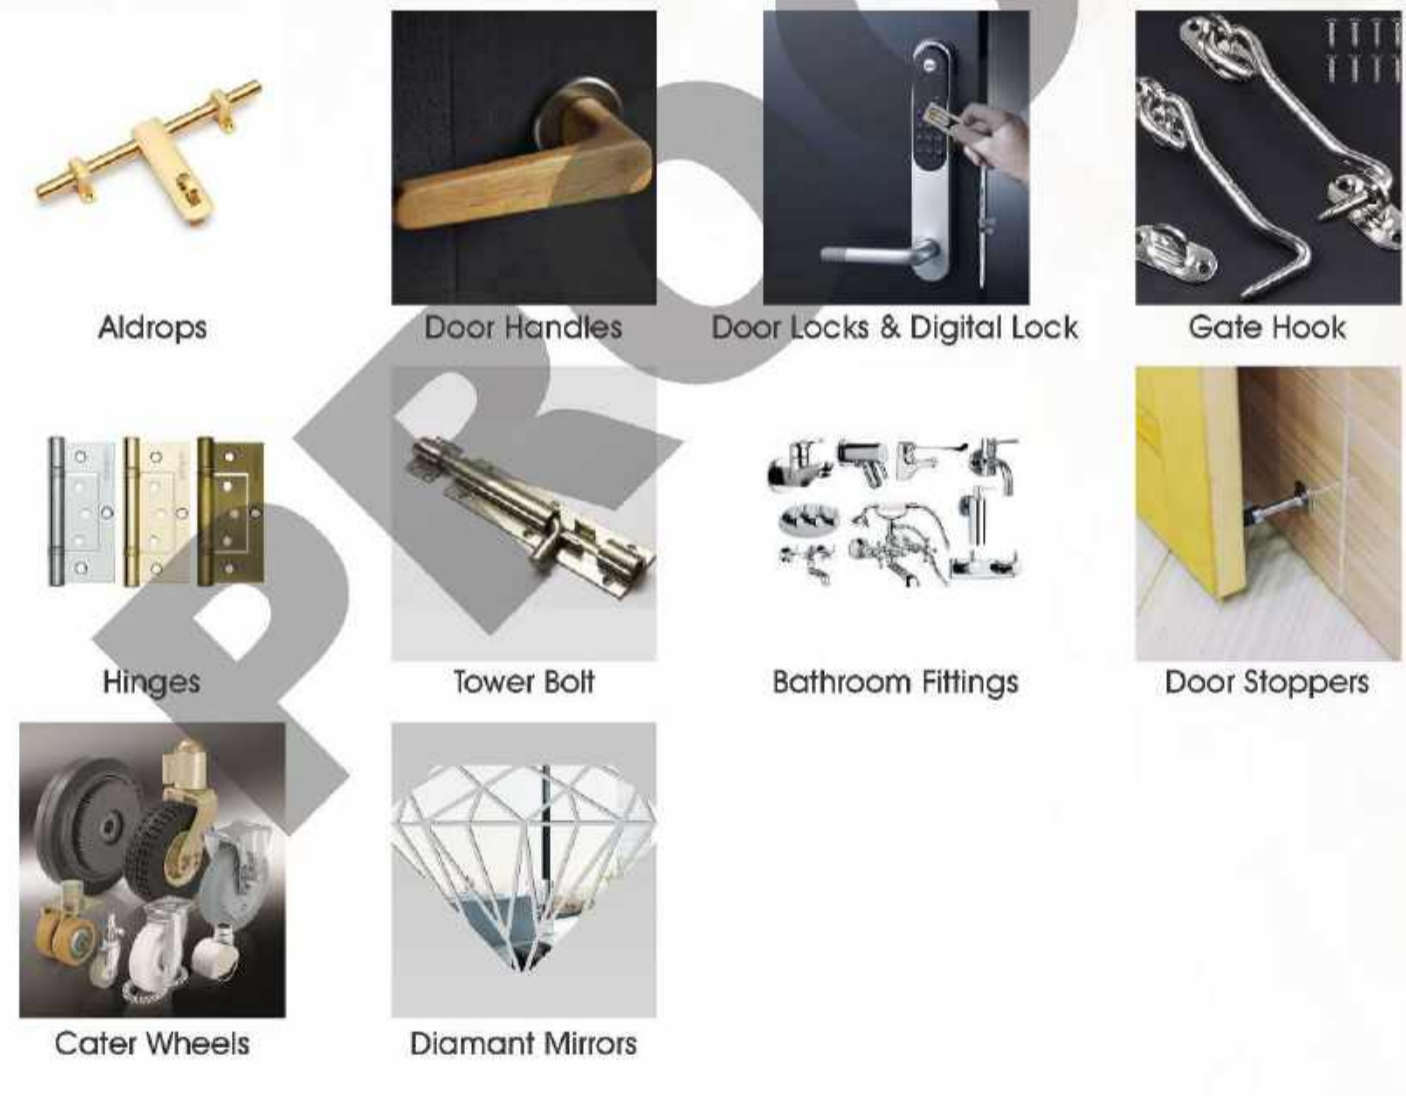

RAMCO CEMENTS

HARDWARE